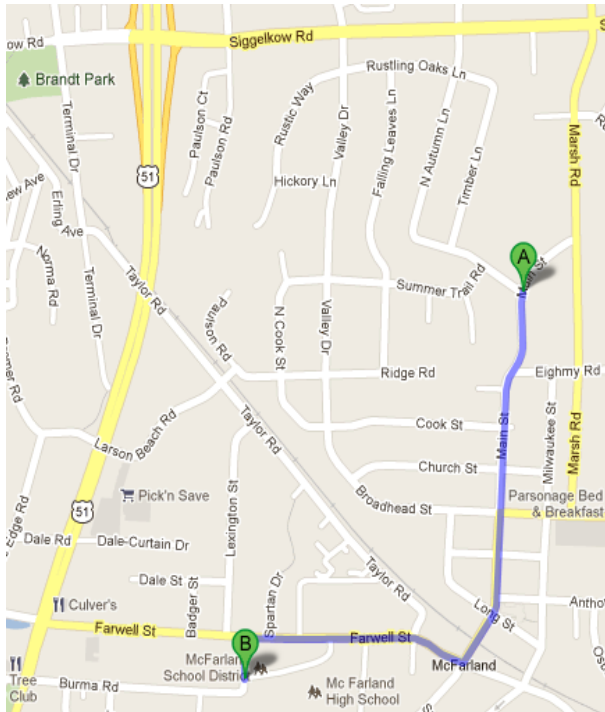

2019 McFARLAND FAMILY FESTIVAL/HOMECOMING PARADE

Sunday, September 22nd at 12:00 noon

We are looking forward to having your group participate in this year's parade.

Entrance Fees: \$25 for local, McFarland businesses
 \$50 for other businesses

 \$50 entrance fee for political candidates and parties and/or causes

****There is no fee for non-profit youth or civic organizations, as determined by the parade committee.**

PARADE ROUTE AND TIMES

Directions to Check-In point:

Exit Hwy 51 at Siggelkow Rd.
Go east (left) to North Autumn Lane.

Check In point:

Intersection of Rustling Oaks
& N Autumn Lane (No Exceptions)
(No drop offs at Main & Autumn Lane)

Check in Time: 10:45 – 11:45am

Parade Start Time: 12:00 noon

Parade Route:

South on Main Street.
Right on Farwell Street to McFarland
High School.

To enter the parade, please complete a **Parade Entry Form** and submit it along with your entrance fee **by September 16th**. Checks should be made payable to **McFarland Family Festival**. Entry forms received after 9/16/19 will automatically be placed at the end of the parade. Confirmation notifications and position numbers will be e-mailed one week prior to the parade.