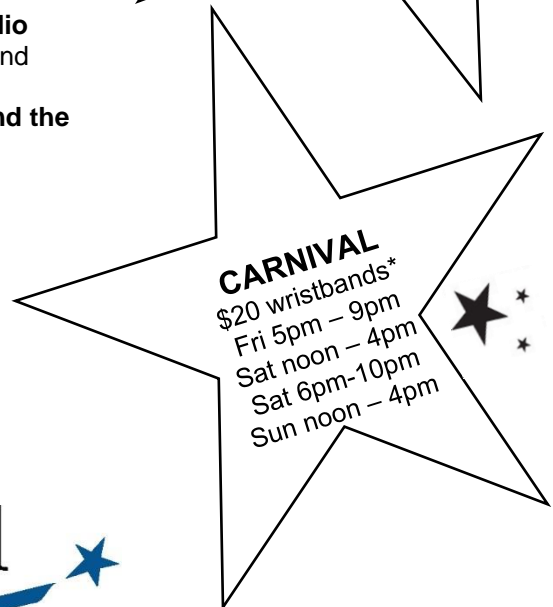

September 20 – 22, 2019 ★ Downtown McFarland

Friday

5 PM – 10 PM

5:00-8:00 PM **Family Karaoke Night**

8:00-10:00 PM **MHS High School Night**
Karaoke

Saturday

9:30 AM – 10:30 PM

CAR SHOW 'n SHINE

9am-2pm
Sponsored by
Tom's Auto Center &
Midwest Equipment Specialists
at the Legion, 4911 Burma Rd

10:00 AM **James the Magician**
Magic Show

10:30 AM **David Landau**
Children's Entertainer

11:30 AM **James the Magician**
Magic Show

12:30 PM **MHS Dance Team**

2:00-4:00 PM **Close tent for setup**

5:00-10:00 PM **Beer Tent**

5:00-7:00 PM **Milkhouse Radio**
Bluegrass Band

7:00-10:00 PM **Plugged In and the Scrap Metal Horns**

Sunday

11 AM – 4 PM

Noon **Parade**

1:00-3:00 PM **The Decade Rocks**
80's Band

3:00-4:00 PM **Deliberate Vibration**
Contemporary Acapella

www.mcfarlandfamilyfestival.org

Main Stage
presented by

*in case of inclement weather,
Wristbands will not be available